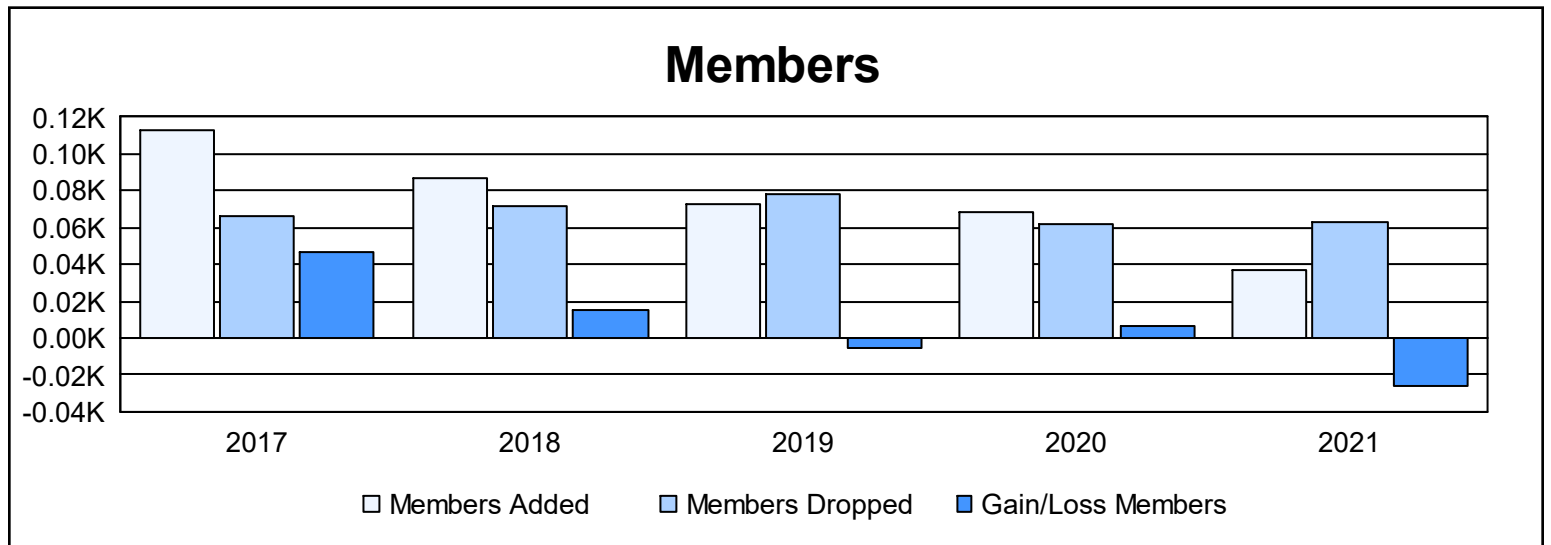

Year	New Clubs	Dropped Clubs	Gain/ Loss Clubs	New Members	Charter Members	Reinstate Members	Transfer Members	Total Member Added	Total Members Dropped	Gain/ Loss Members
2016-2017	1	0	1	86	20	0	7	113	66	47
2017-2018	0	0	0	83	0	0	4	87	72	15
2018-2019	0	0	0	71	0	0	2	73	78	-5
2019-2020	0	0	0	62	0	0	6	68	62	6
2020-2021	0	0	0	32	0	2	3	37	63	-26
Average	0	0	0	67	4	0	4	76	68	7

Membership Composition June 2021 Cumulative

Gender Composition June 2021 Cumulative