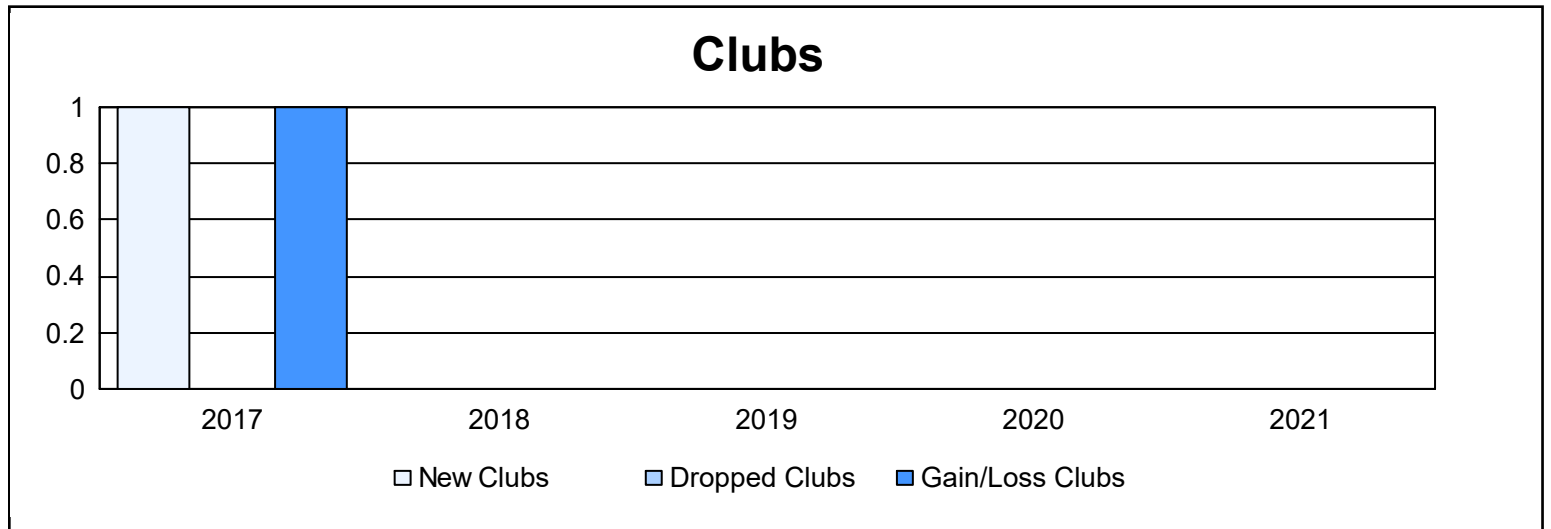

Year	New Clubs	Dropped Clubs	Gain/ Loss Clubs	New Members	Charter Members	Reinstate Members	Transfer Members	Total Member Added	Total Members Dropped	Gain/ Loss Members
2016-2017	1	0	1	86	20	0	7	113	66	47
2017-2018	0	0	0	83	0	0	4	87	72	15
2018-2019	0	0	0	71	0	0	2	73	78	-5
2019-2020	0	0	0	62	0	0	6	68	62	6
2020-2021	0	0	0	32	0	2	3	37	63	-26
Average	0	0	0	67	4	0	4	76	68	7

Membership Composition June 2021 Cumulative

Gender Composition June 2021 Cumulative